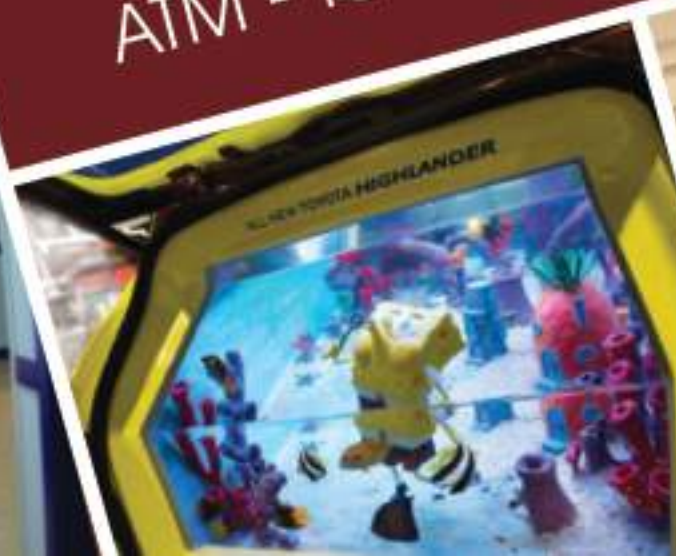

ATM - Tanked Television Show

We have produced numerous fish tank surrounds for the hit reality show, Tanked. We have sculpted unique embellishments, used metal forming, incorporated glass and fiberglass along with traditional millwork to bring these creative visions to life. The structures are not only beautiful, but they strong, durable and leak proof in order to house these heavy, glass fish tanks.