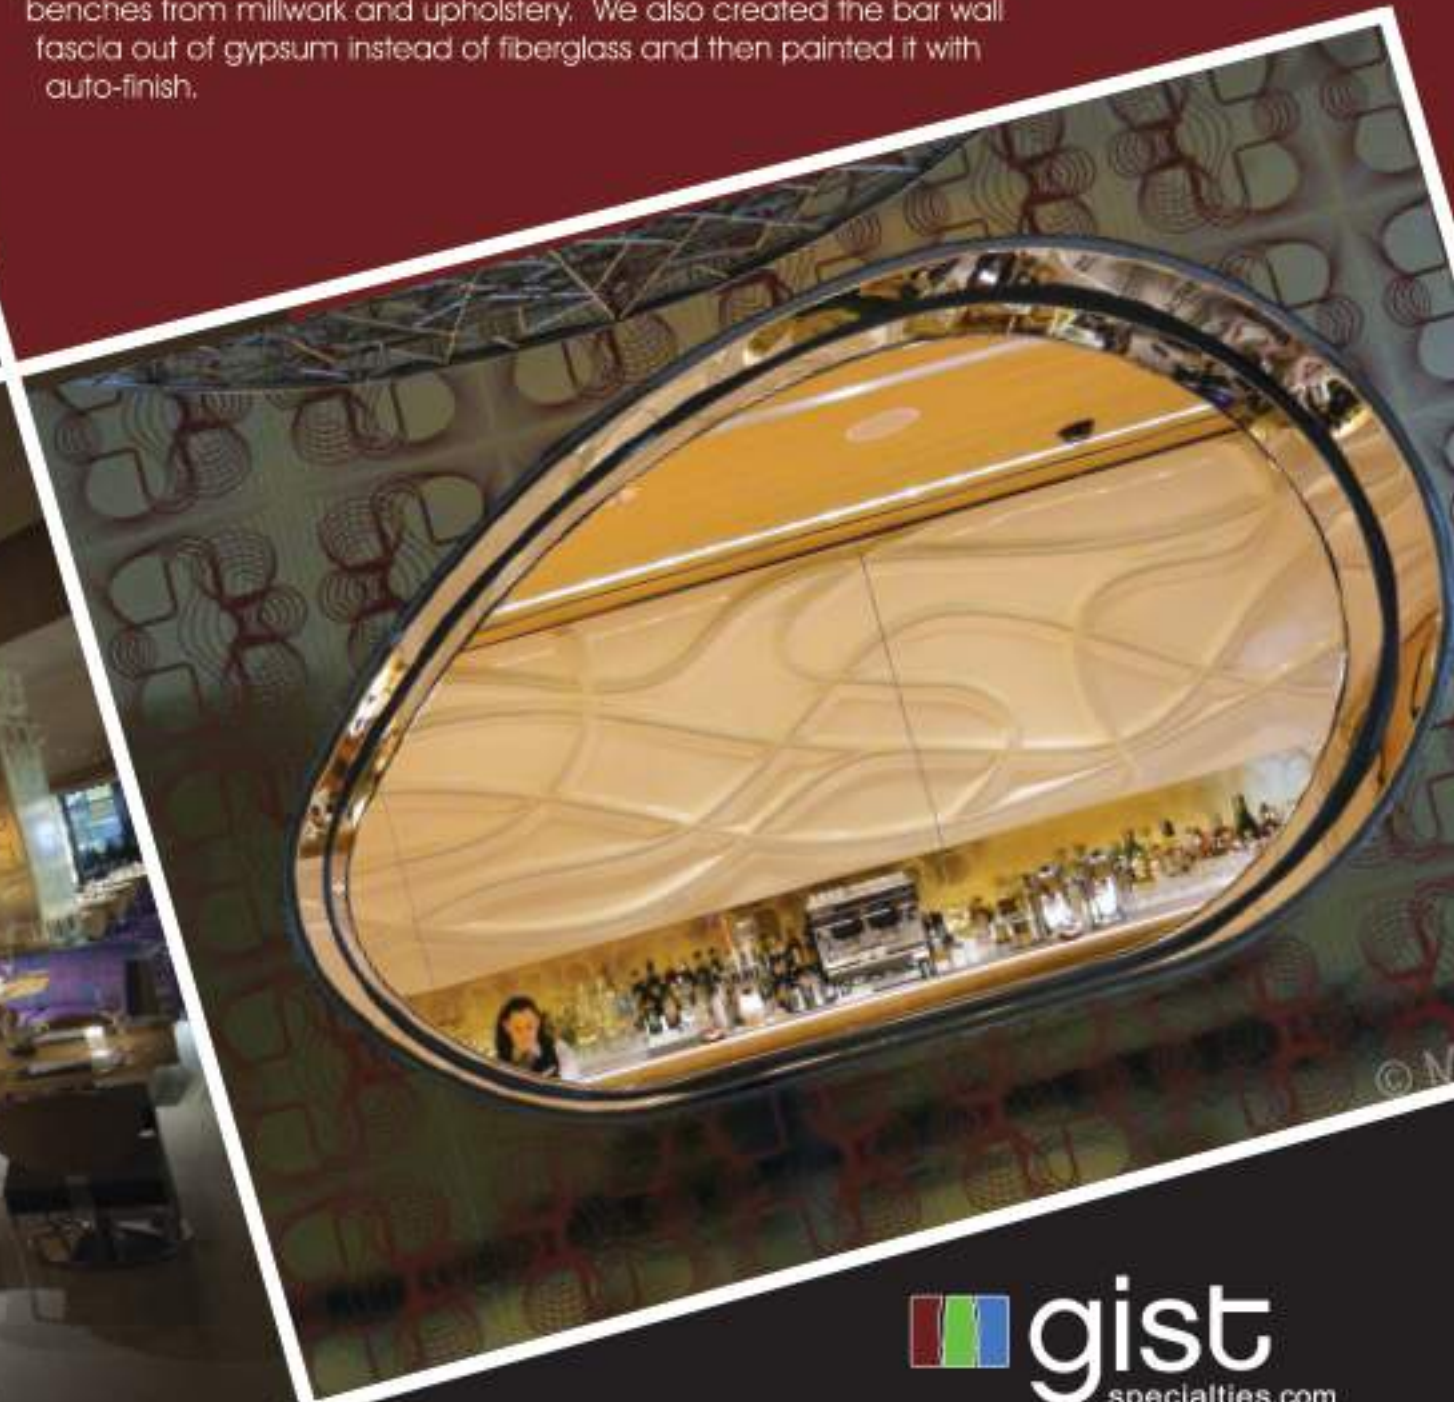

Sushi Samba Restaurant
Venetian Hotel & Casino

The ornate arches that cover the Sushi Samba Restaurant in the Venetian Hotel were laid out in its entirety across our warehouse for accuracy. The unique shapes were produced in fiberglass with rigid edging to maintain the shape and design throughout. In addition to a 50% cost savings compared to other supplier estimates, we were able to maximize table count and traffic flow to accommodate more dining guests.

Wynn Macau Hotel Lobby

We created a 90' wide, intricately carved Chinese Zodiac dome that swirled open to reveal an LED screen that showcased various light shows for the Wynn Macau Hotel Lobby. Each section was created as panels. They were produced on CNC and then finished with hand detailing.

Hard Rock Sports Book

Each row of the Sports Book at the Hard Rock Hotel was created in fiberglass that seamlessly curved throughout.

Daphne Tree - Wynn / Encore

We created this mythical tree representing Daphne's escape from Apollo for the Encore hotel bar. Daphne was carved out of foam, hard coated and then gold leafed. The top of tree is an elaborate chandelier with branches covered in small lampshades.

Silk Road Restaurant
Vdara Hotel

We created all of the custom, glass table tops and built the rounded benches from millwork and upholstery. We also created the bar wall fascia out of gypsum instead of fiberglass and then painted it with auto-finish.