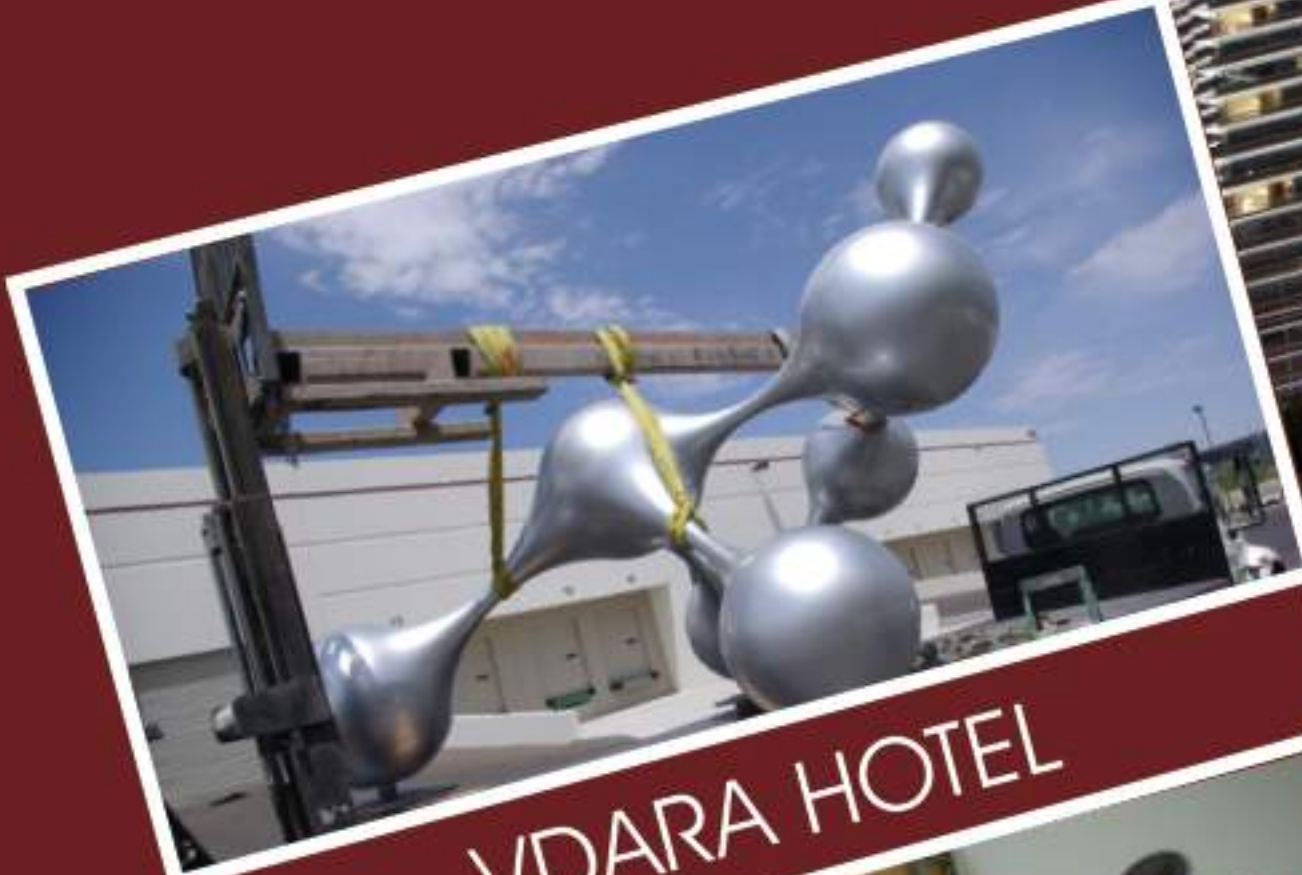

VDARA HOTEL

This beautiful orb sculpture, The Seven Continents, decorates the outside of the Vdara Hotel. We created sphere molds and constructed risers to maintain accurate orientations. We finished this art piece with automotive finish for lasting color and durability.