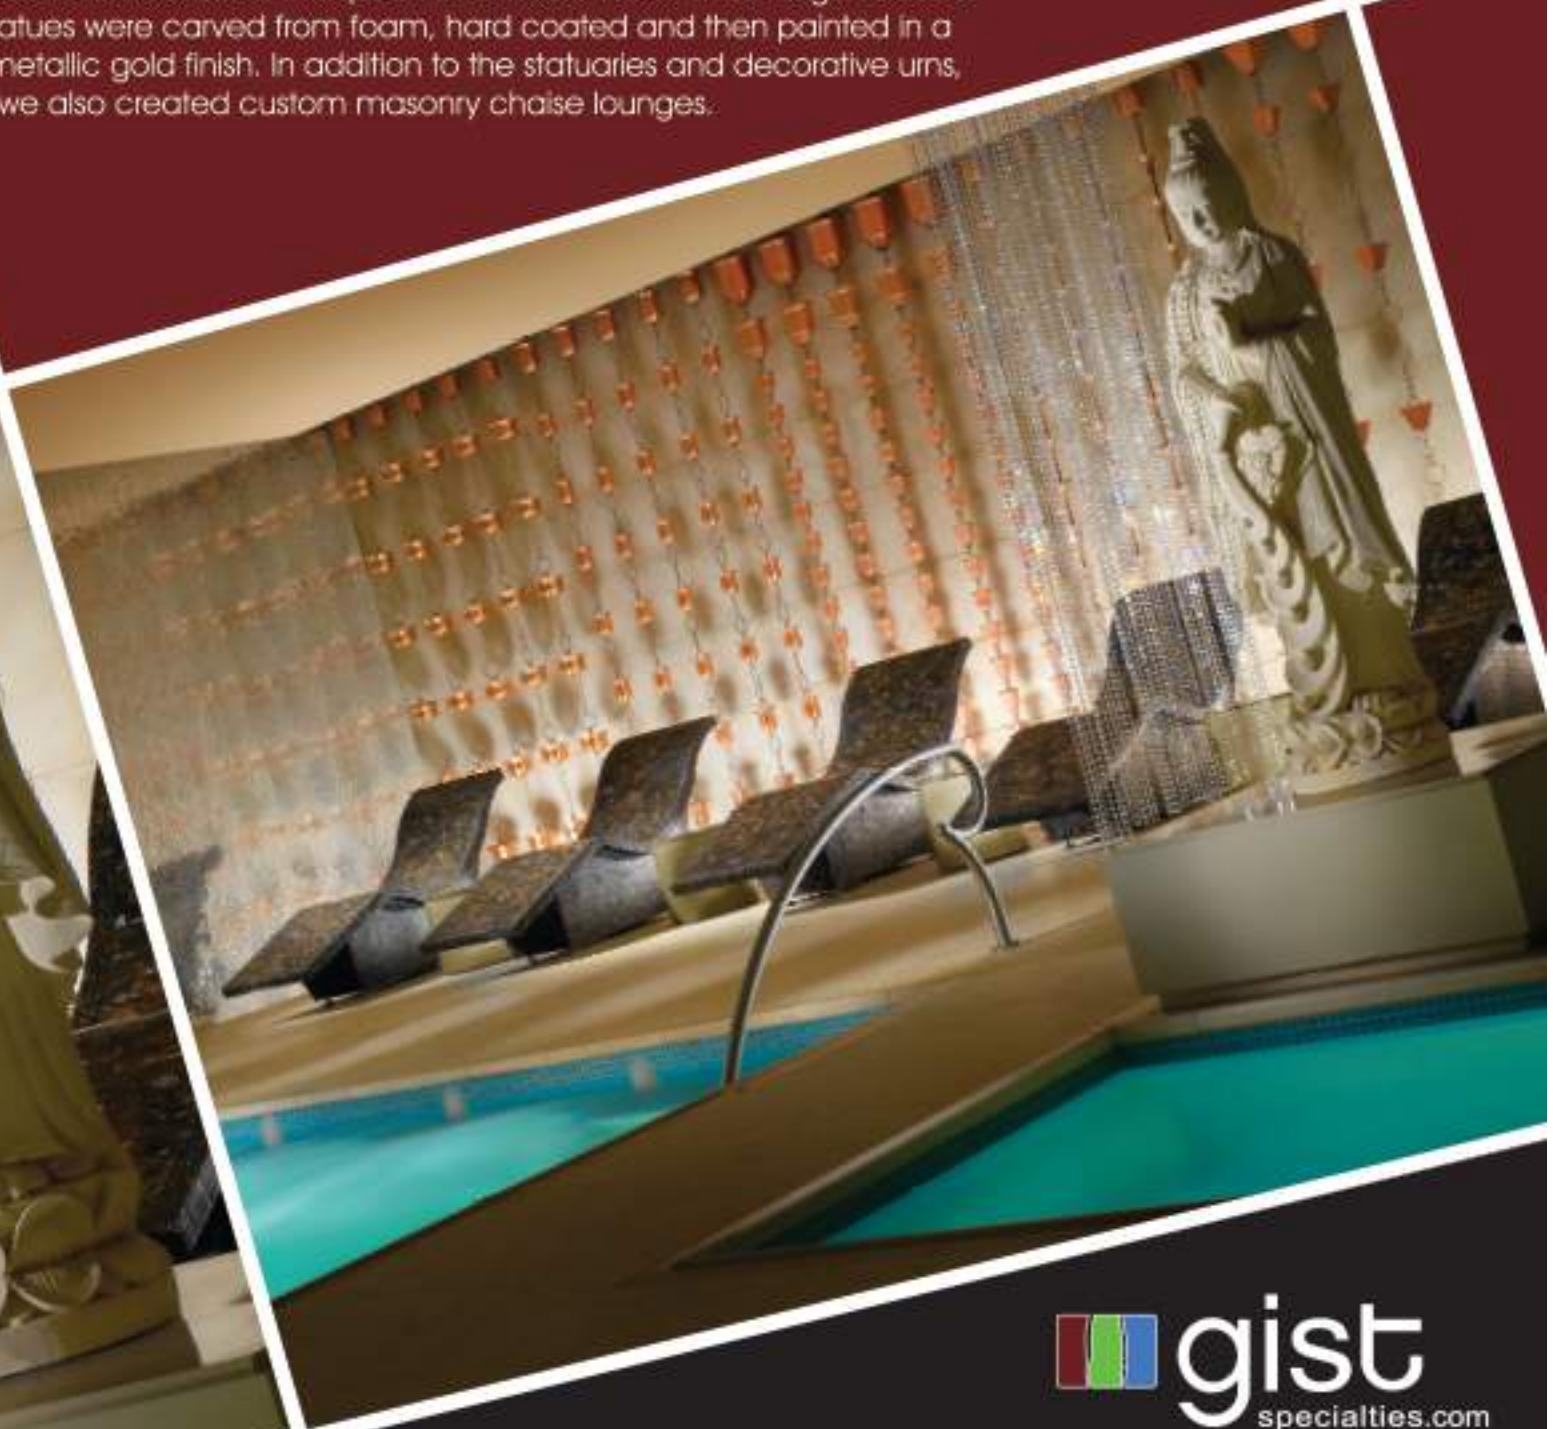

Millwork

Graphics

Fine Art Painting

Encore Hotel Spa

Custom molds and castings were created to produce the large urns and statues that decorate the spa of the Encore Hotel. Three large Buddha statues were carved from foam, hard coated and then painted in a metallic gold finish. In addition to the statuary and decorative urns, we also created custom masonry chaise lounges.