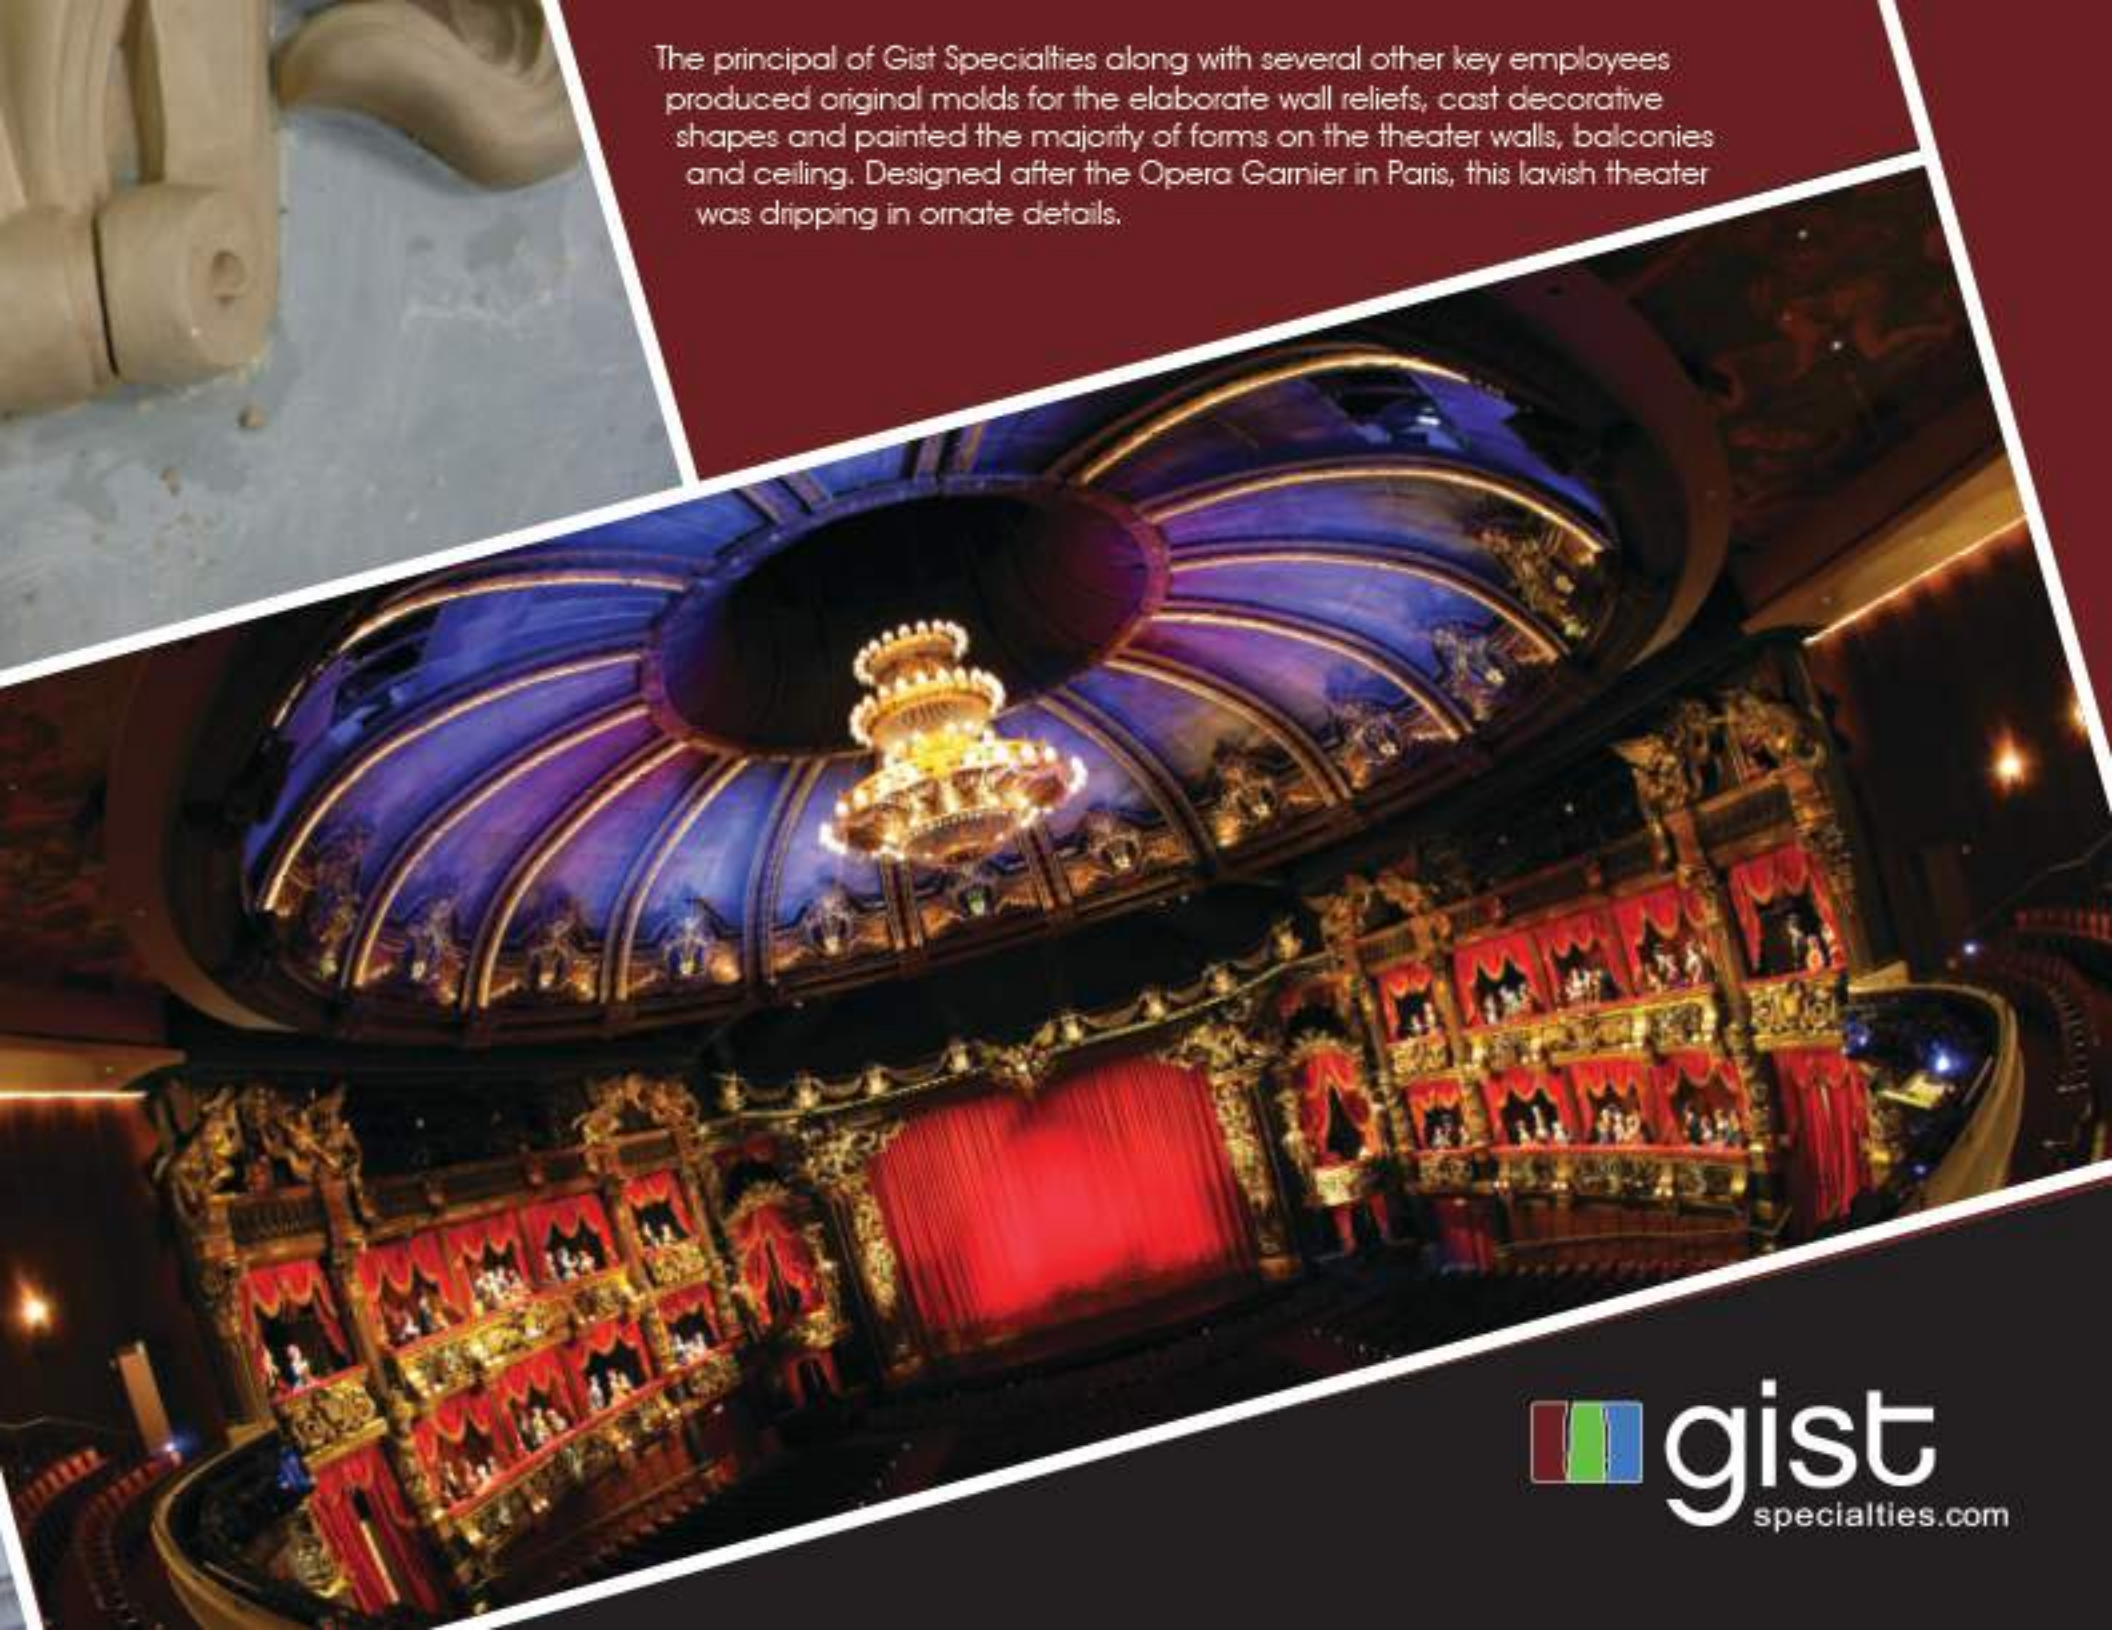

The principal of Gist Specialties along with several other key employees produced original molds for the elaborate wall reliefs, cast decorative shapes and painted the majority of forms on the theater walls, balconies and ceiling. Designed after the Opera Garnier in Paris, this lavish theater was dripping in ornate details.