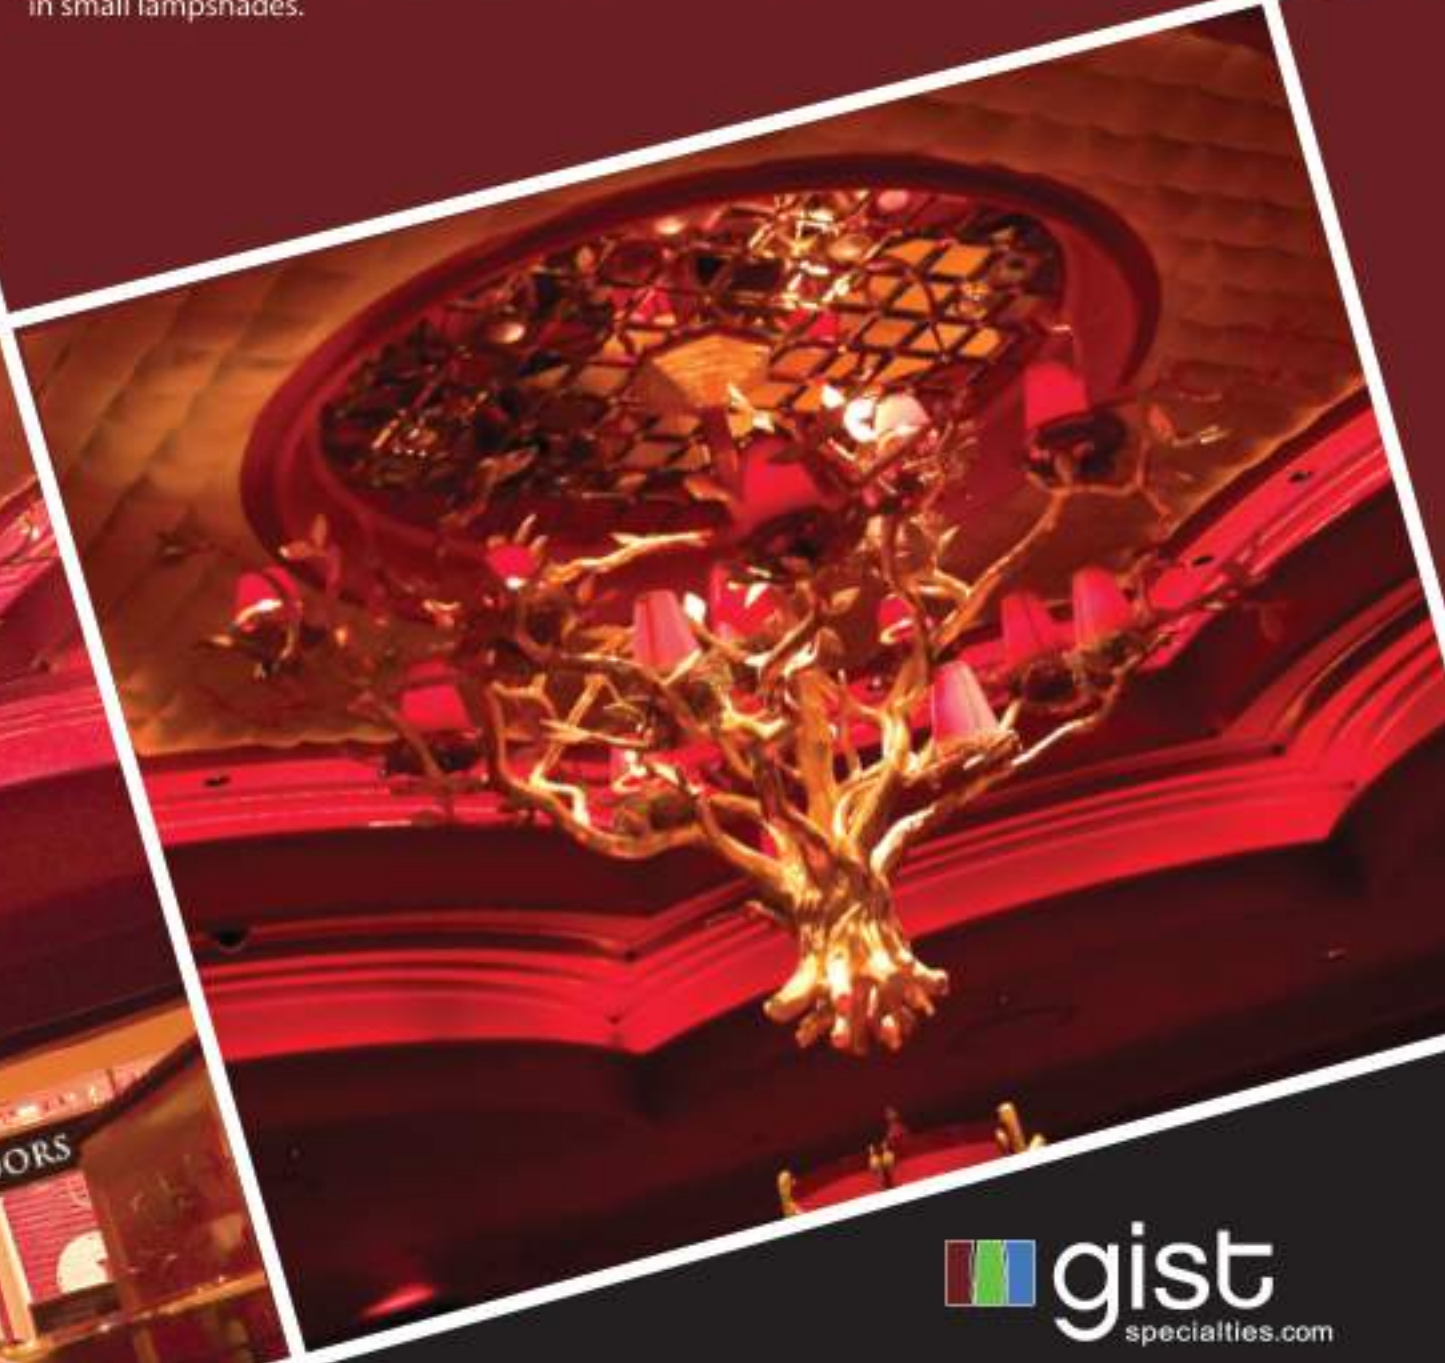

Wynn Macau Hotel Lobby

We created a 90' wide, intricately carved Chinese Zodiac dome that swirled open to reveal an LED screen that showcased various light shows for the Wynn Macau Hotel Lobby. Each section was created as panels. They were produced on CNC and then finished with hand detailing.

Hard Rock Sports Book

Each row of the Sports Book at the Hard Rock Hotel was created in fiberglass that seamlessly curved throughout.

Daphne Tree - Wynn / Encore

We created this mythical tree representing Daphne's escape from Apollo for the Encore hotel bar. Daphne was carved out of foam, hard coated and then gold leafed. The top of tree is an elaborate chandelier with branches covered in small lampshades.